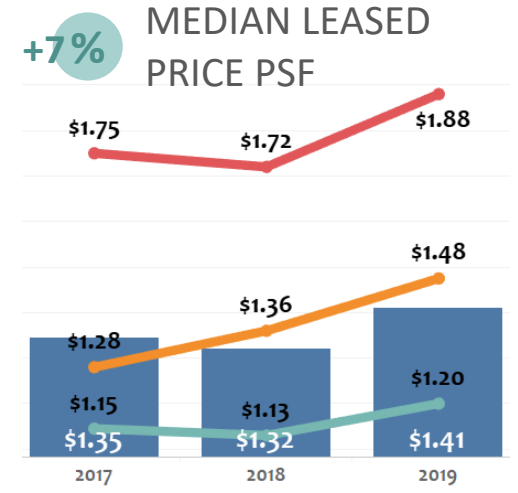

# RENTAL MARKET REPORT

October 2019

■ Detached ■ Townhomes ■ Condominiums ■ All

Denver Metro Counties: Adams, Arapahoe, Boulder, Broomfield, Clear Creek, Denver, Douglas, Elbert, Gilpin, Jefferson, Park, Weld