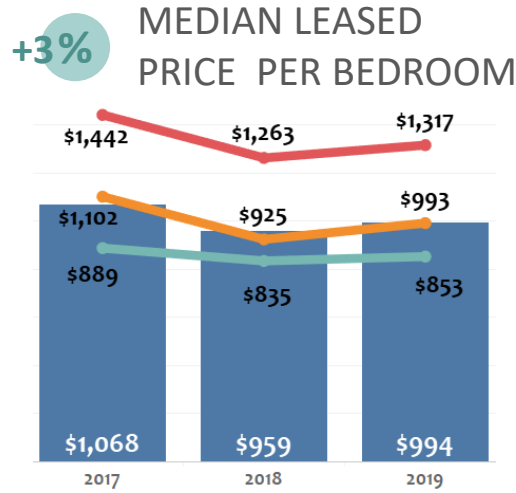

# RENTAL MARKET REPORT

October 2019

■ Detached ■ Townhomes ■ Condominiums ■ All

Denver Metro Counties: Adams, Arapahoe, Boulder, Broomfield, Clear Creek, Denver, Douglas, Elbert, Gilpin, Jefferson, Park, Weld