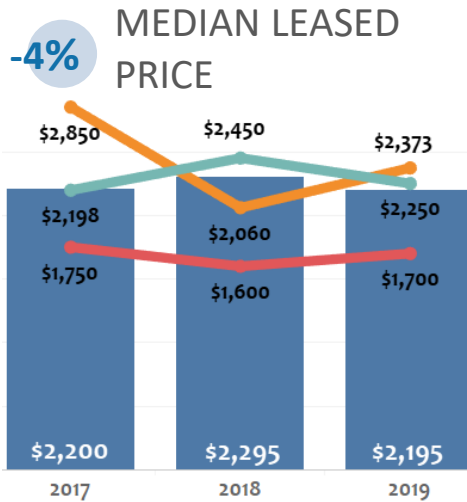

# RENTAL MARKET REPORT

October 2019

■ Detached ■ Townhomes ■ Condominiums ■ All

Denver Metro Counties: Adams, Arapahoe, Boulder, Broomfield, Clear Creek, Denver, Douglas, Elbert, Gilpin, Jefferson, Park, Weld