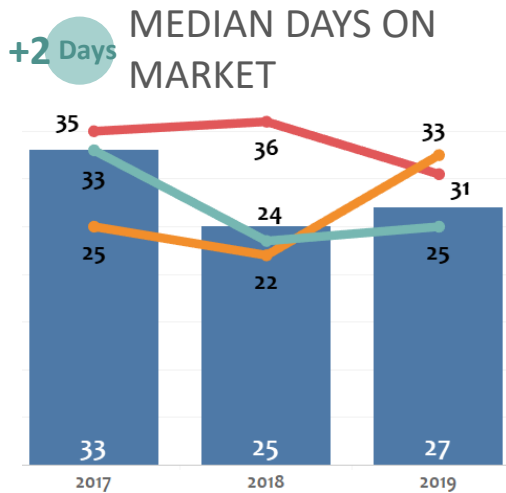

# RENTAL MARKET REPORT

October 2019

■ Detached ■ Townhomes ■ Condominiums ■ All

Denver Metro Counties: Adams, Arapahoe, Boulder, Broomfield, Clear Creek, Denver, Douglas, Elbert, Gilpin, Jefferson, Park, Weld