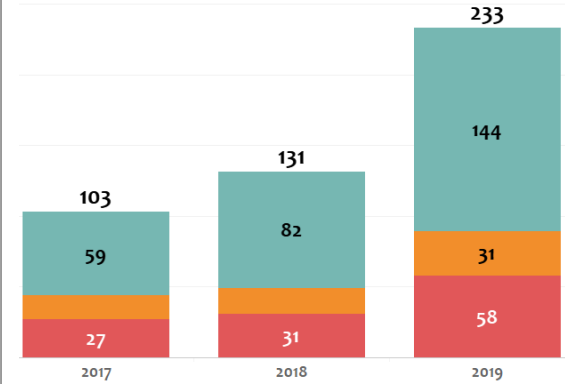

# RENTAL MARKET REPORT

September 2019

0% MEDIAN LEASED PRICE

+78% LEASED LISTINGS

+5 Days MEDIAN DAYS ON MARKET

+5% MEDIAN LEASED PRICE PER BEDROOM

+6% MEDIAN LEASED PRICE PSF

■ Detached ■ Townhomes ■ Condominiums ■ All