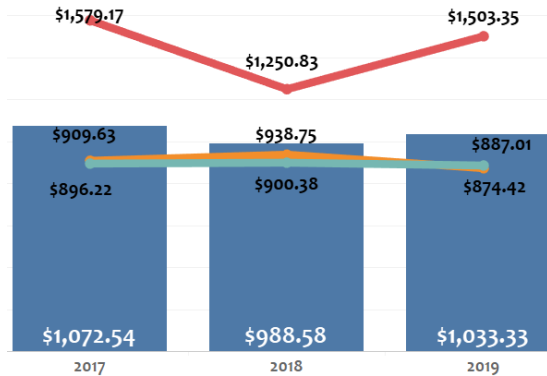

# RENTAL MARKET REPORT

September 2019

0% MEDIAN LEASED PRICE

+78% LEASED LISTINGS

+5 Days MEDIAN DAYS ON MARKET

+5% MEDIAN LEASED PRICE PER BEDROOM

+6% MEDIAN LEASED PRICE PSF

■ Detached ■ Townhomes ■ Condominiums ■ All