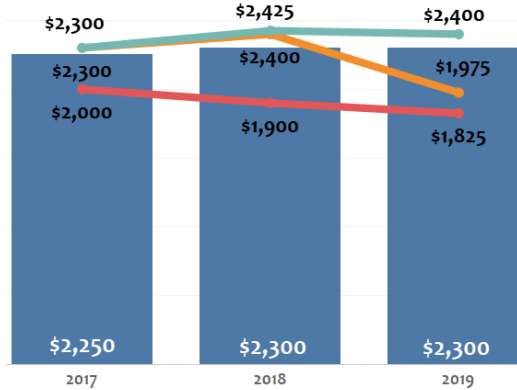

# RENTAL MARKET REPORT

September 2019

0% MEDIAN LEASED PRICE

+78% LEASED LISTINGS

+5 Days MEDIAN DAYS ON MARKET

+5% MEDIAN LEASED PRICE PER BEDROOM

+6% MEDIAN LEASED PRICE PSF

■ Detached ■ Townhomes ■ Condominiums ■ All