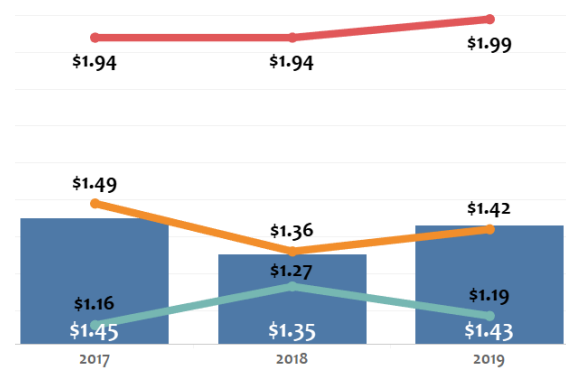

# RENTAL MARKET REPORT

September 2019

0% MEDIAN LEASED PRICE

+78% LEASED LISTINGS

+5 Days MEDIAN DAYS ON MARKET

+5% MEDIAN LEASED PRICE PER BEDROOM

+6% MEDIAN LEASED PRICE PSF

■ Detached ■ Townhomes ■ Condominiums ■ All