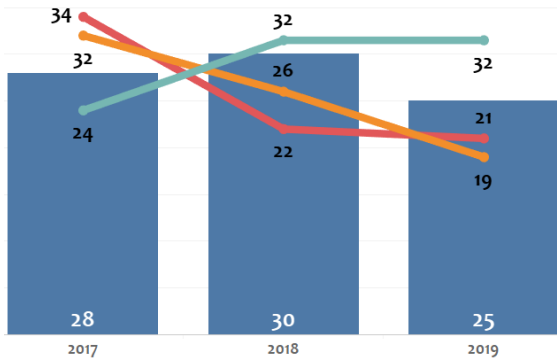

# RENTAL MARKET REPORT

September 2019

0% MEDIAN LEASED PRICE

+78% LEASED LISTINGS

+5 Days MEDIAN DAYS ON MARKET

+5% MEDIAN LEASED PRICE PER BEDROOM

+6% MEDIAN LEASED PRICE PSF

■ Detached ■ Townhomes ■ Condominiums ■ All